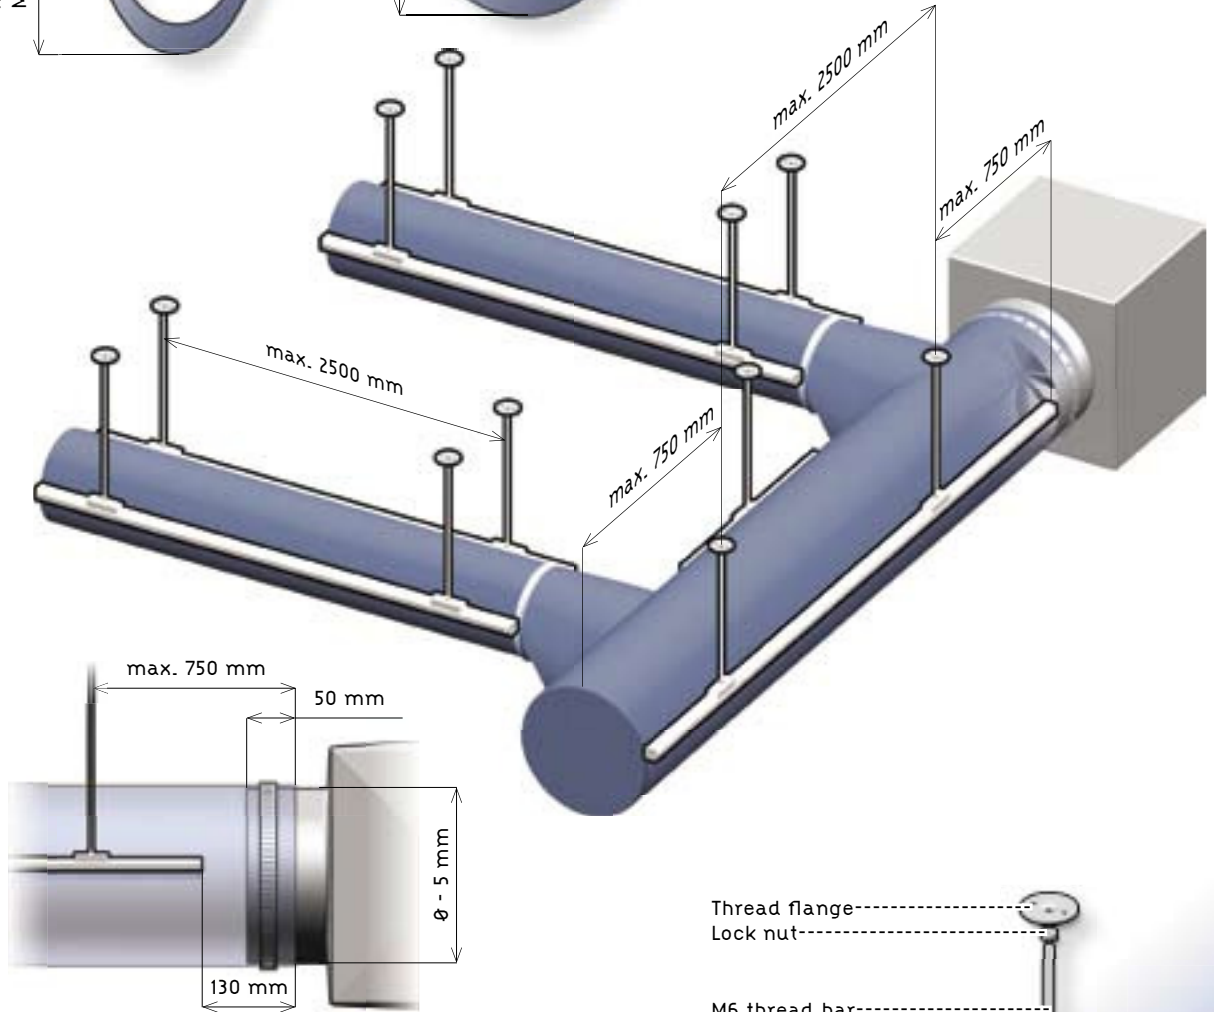

## Double suspension

The SafeTrack is supplied in cut lengths to match the textile duct and is packed with the necessary components and marked individually with exact indication of placement.

KE Fibertec recommend double-suspended SafeTrack for ducts exceeding  $\varnothing$  900 mm. For ducts exceeding  $\varnothing$  900 mm the SafeStrap-Up is recommended (see alternative suspensions).

Thread bars for the ceiling are as standard supplied in 1 m length. Different lengths are available on request.

Not included in the delivery: Screws for ceiling attachment.