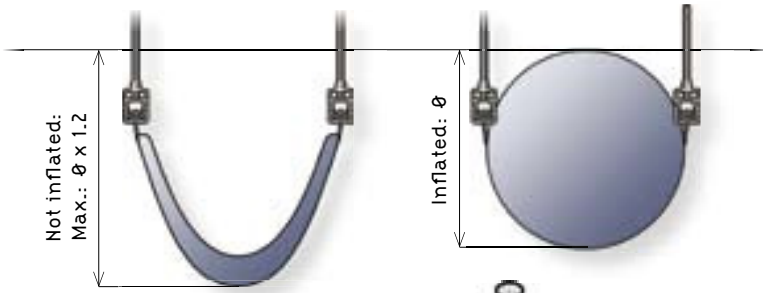

## Double suspension

The SafeTrack is supplied in cut lengths to match the textile duct and is packed with the necessary components and marked individually with exact indication of placement.

KE Fibertec recommend double-suspended SafeTrack for ducts exceeding  $\varnothing$  900 mm. For ducts exceeding  $\varnothing$  900 mm the SafeStrap-Up is recommended (see alternative suspensions).

Thread bars for the ceiling are as standard supplied in 1 m length. Different lengths are available on request.

Not included in the delivery: Screws for ceiling attachment.