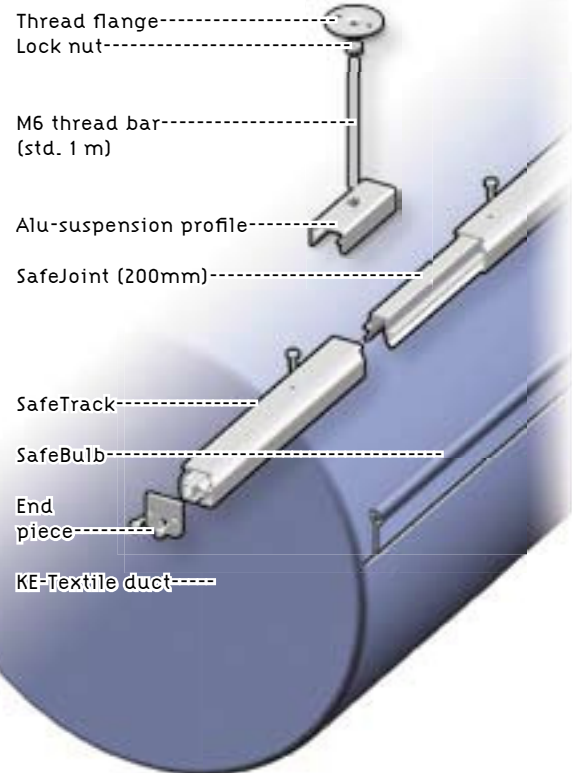

# SafeTrack

## Double suspension

The SafeTrack is supplied in cut lengths to match the textile duct and is packed with the necessary components and marked individually with exact indication of placement.

KE Fibertec recommend double-suspended SafeTrack for ducts exceeding  $\varnothing$  900 mm. For ducts exceeding  $\varnothing$  900 mm the SafeStrap-Up is recommended (see alternative suspensions).

Thread bars for the ceiling are as standard supplied in 1 m length. Different lengths are available on request.

Not included in the delivery: Screws for ceiling attachment.