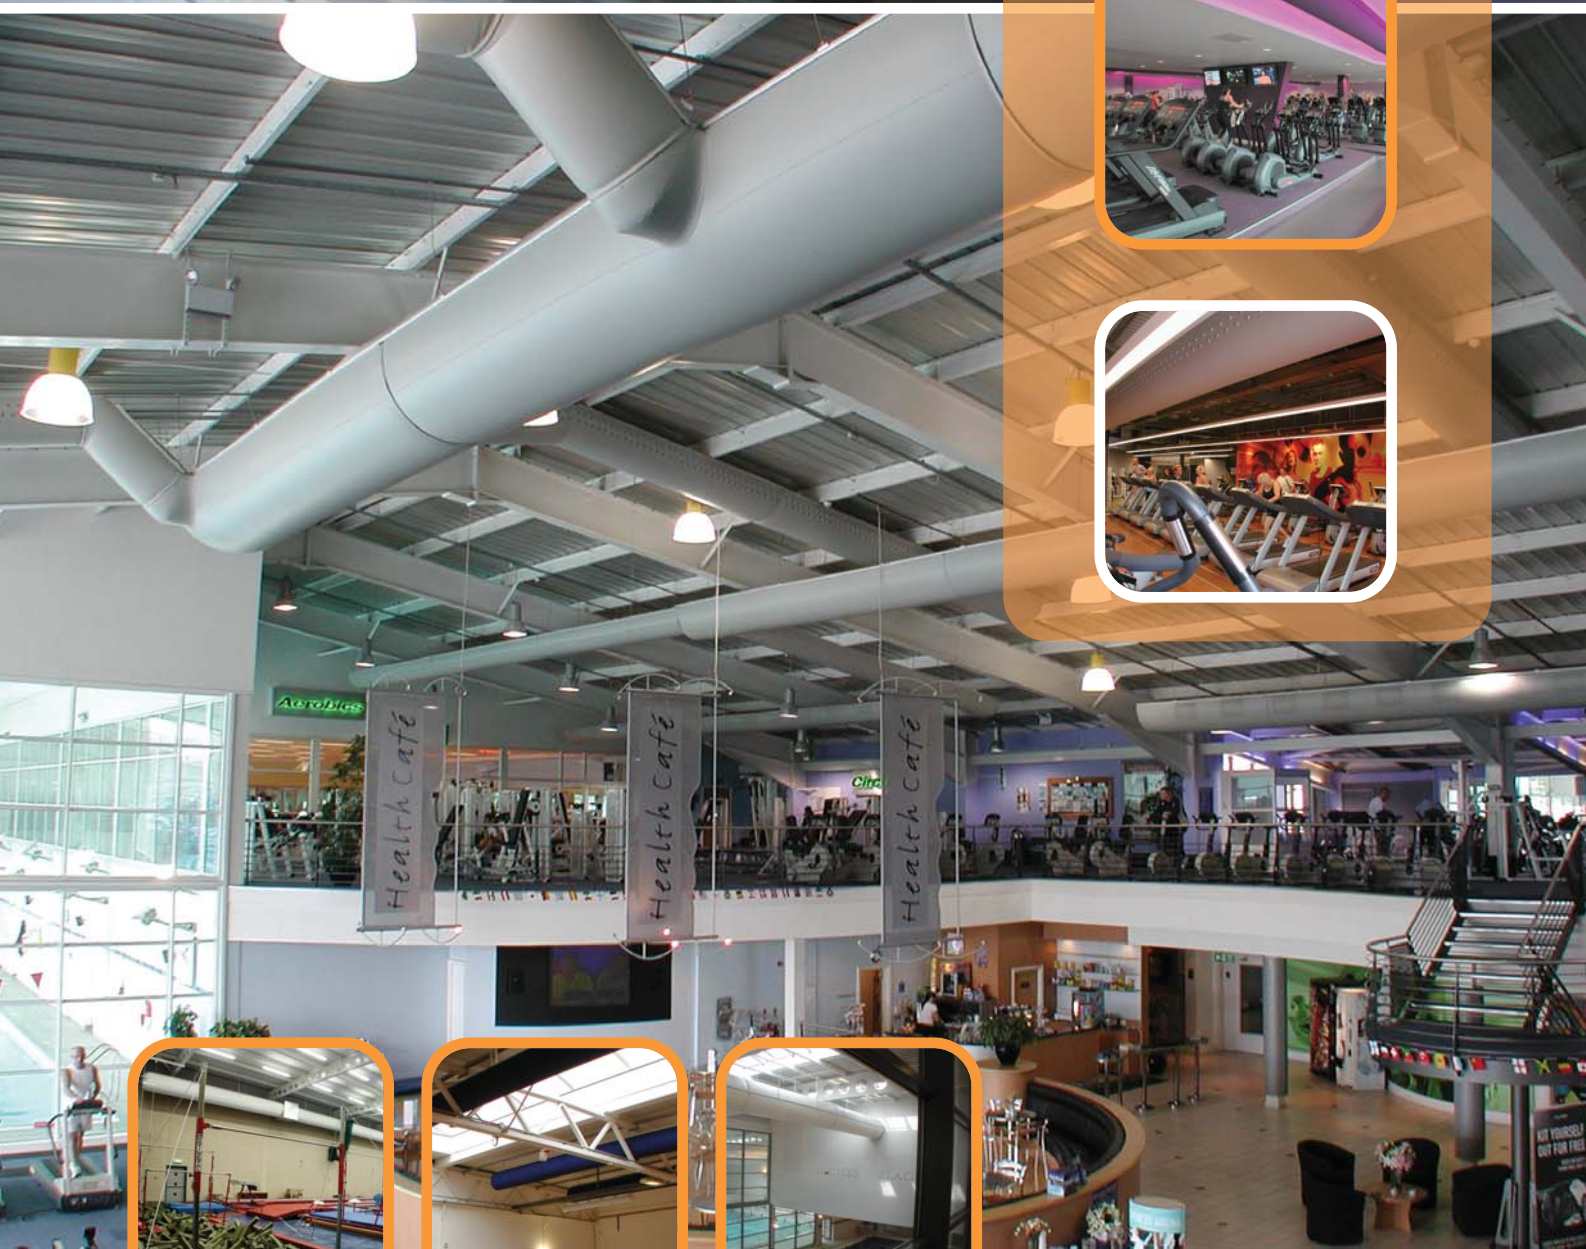

TEXTILE BASED VENTILATION SYSTEMS

sports and leisure

KE Fibertec ducts have been used in many local authority leisure centres and commercial gymnasiums. Clients include LA Fitness, Cannons, Livingwell, ROKO and Holmes Place.

sports and leisure

THE **BENEFITS OF** KE FIBERTEC DUCTS

1. Large amounts of cooling without draught
2. Easy to maintain
3. Long air throws typically 2 to 25 metres
4. Cost saving on ducting and installation
5. Impact resistant
6. Aesthetically attractive