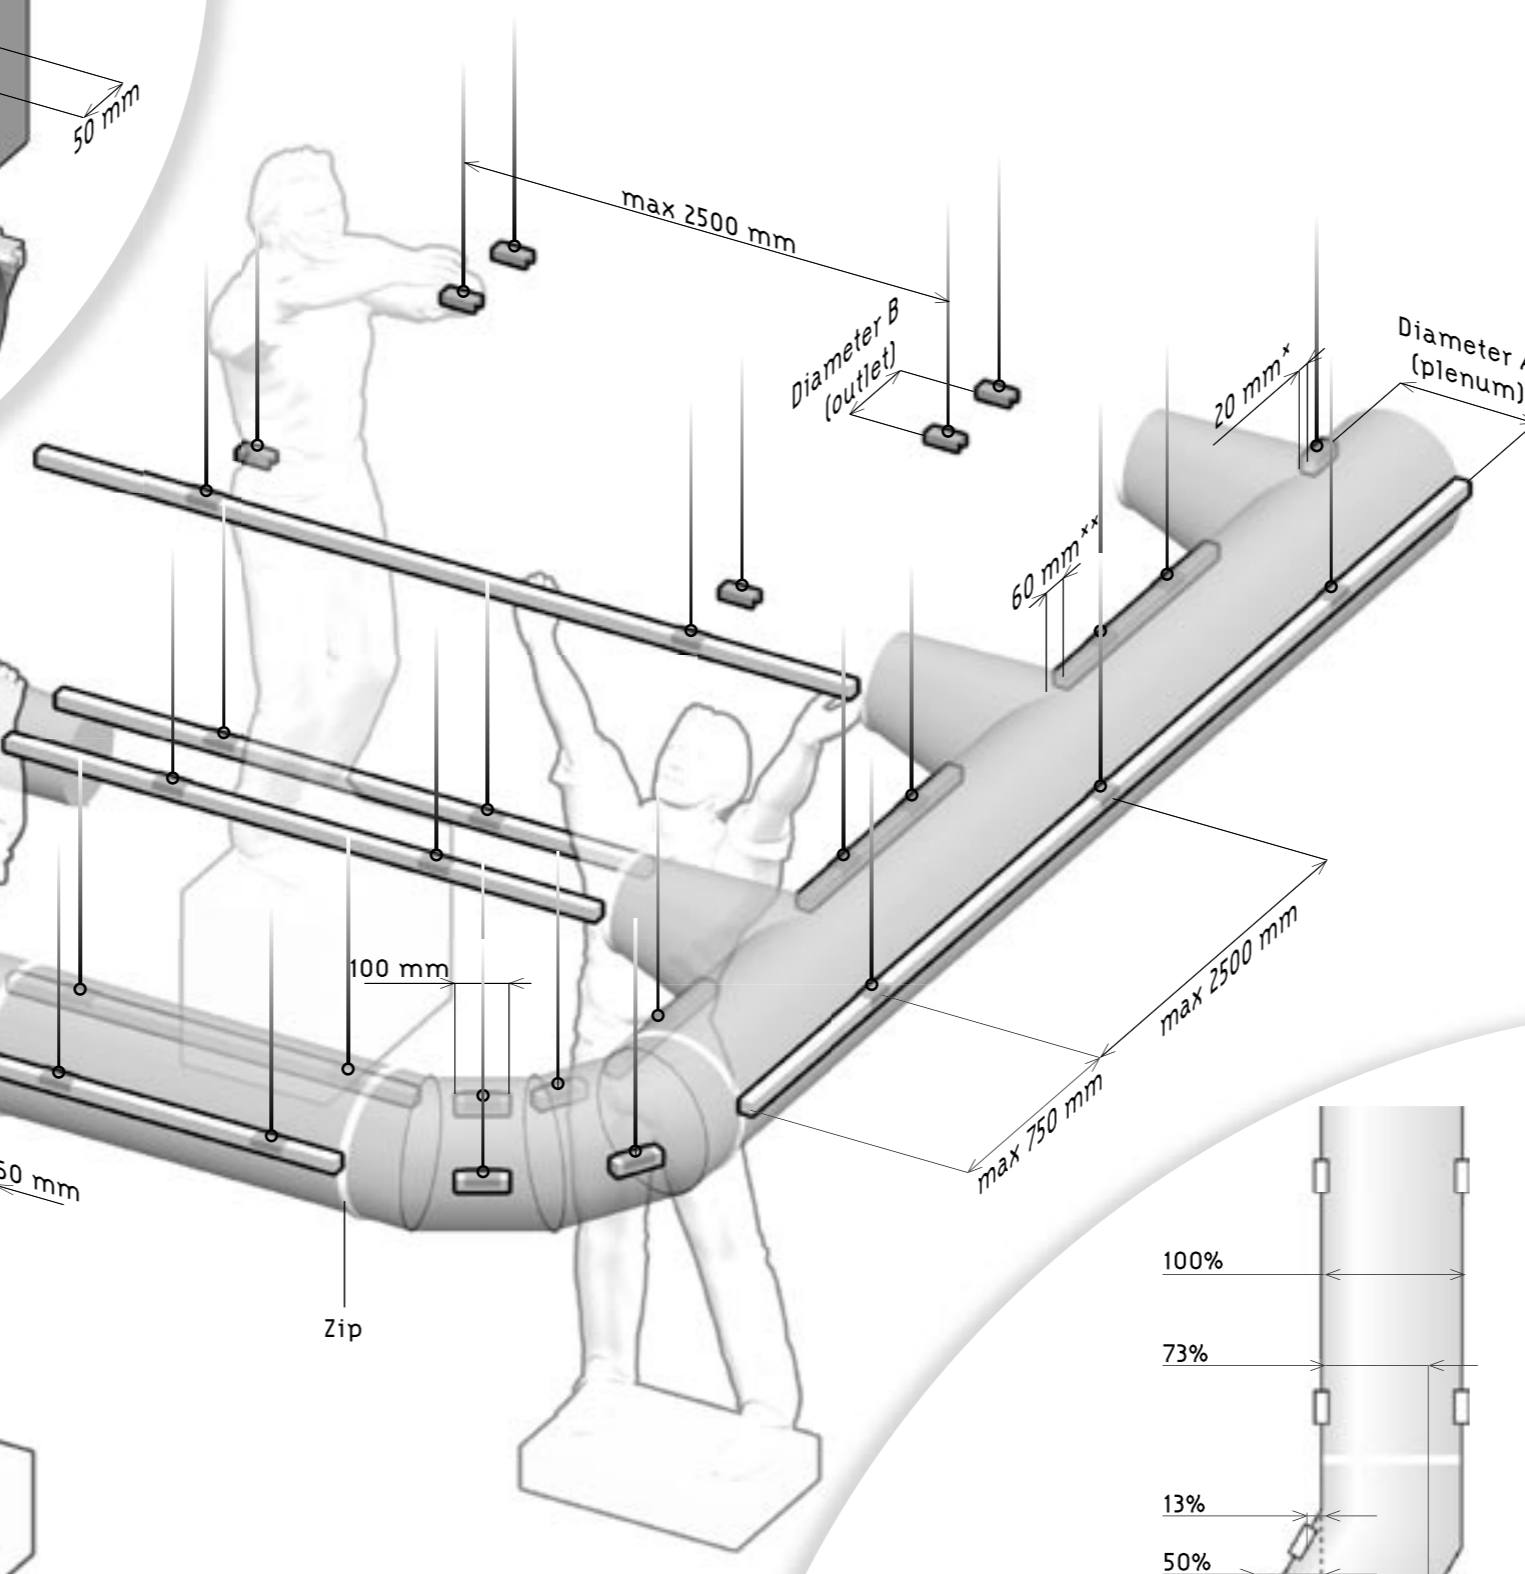

Double Suspension

2 std SafeTrack-bulb

SafeTrack General rules

Please find Information on delivery and installation in the box labelled INFO.

Room reference

Suspension type

Alu-rails labelled with a saw symbol do not require further trimming.

0980016-GB

* 20 mm "externally" between end of SafeTrack and side of outlet socket
 ** 60 mm "internally" between end of SafeTrack and side of outlet socket

Please note that some relevant information may be on the reverse side

Single Suspension

1 std SafeTrack bulb

SafeCeil

Please note that some relevant information may be on the reverse side

End section
(must be fitted before the ducts can be mounted into SafeTrack)

Upon assembly, the SafeTrack is clicked into the alu-suspension.