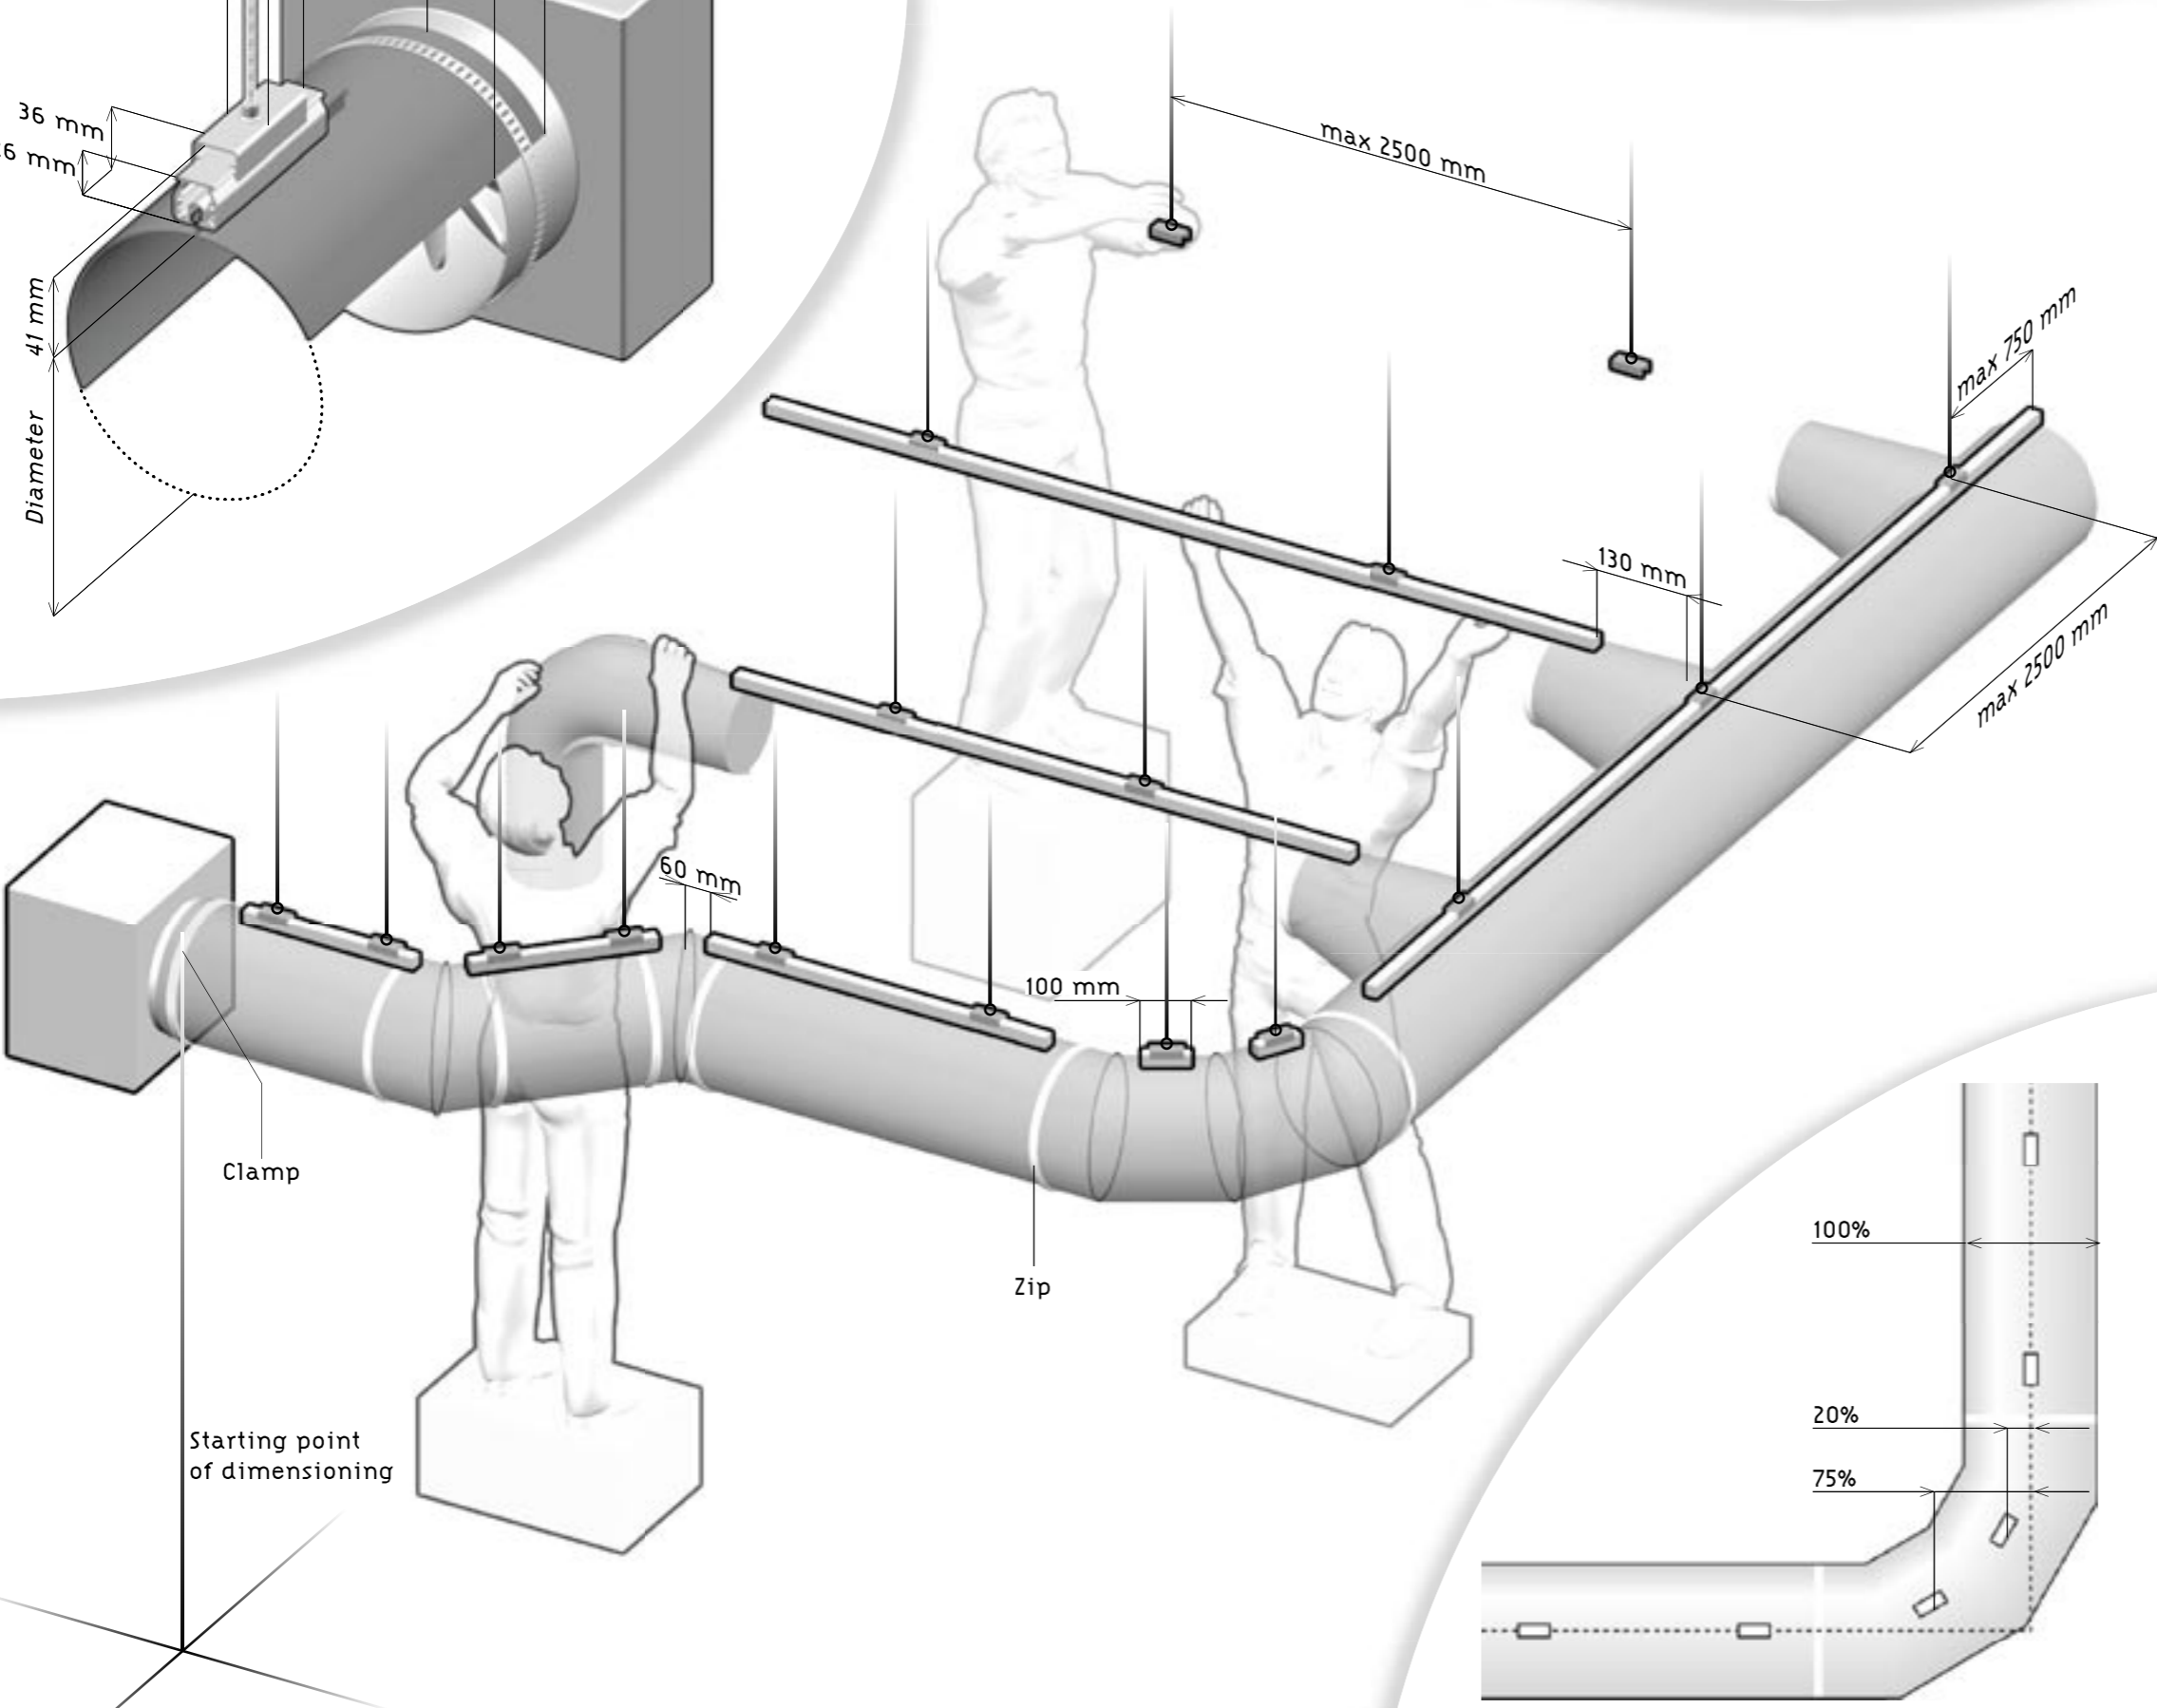

Double Suspension

2 std SafeTrack-bulb

SafeTrack General rules

Please find Information on delivery and installation in the box labelled INFO.

Room reference

Suspension type

Alu-rails labelled with a saw symbol do not require further trimming.

0980016-GB

* 20 mm "externally" between end of SafeTrack and side of outlet socket
 ** 60 mm "internally" between end of SafeTrack and side of outlet socket

Please note that some relevant information may be on the reverse side

Single Suspension

1 std SafeTrack bulb

SafeCeil

Please note that some relevant information may be on the reverse side

End section
(must be fitted before the ducts can be mounted into SafeTrack)

Upon assembly, the SafeTrack is clicked into the alu-suspension.