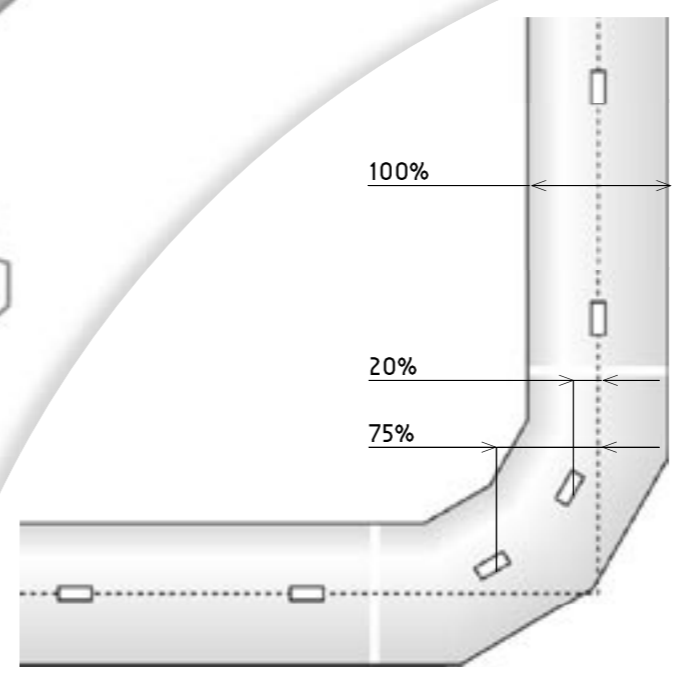

Double Suspension

2 std SafeTrack-bulb

SafeTrack General rules

Please find Information on delivery and installation in the box labelled INFO.

Room reference

Suspension type

Alu-rails labelled with a saw symbol do not require further trimming.

0980016-GB

* 20 mm "externally" between end of SafeTrack and side of outlet socket
 ** 60 mm "internally" between end of SafeTrack and side of outlet socket

Please note that some relevant information may be on the reverse side

Single Suspension

1 std SafeTrack bulb

SafeCeil

Please note that some relevant information may be on the reverse side

End section
(must be fitted before the ducts can be mounted into SafeTrack)

Upon assembly, the SafeTrack is clicked into the alu-suspension.