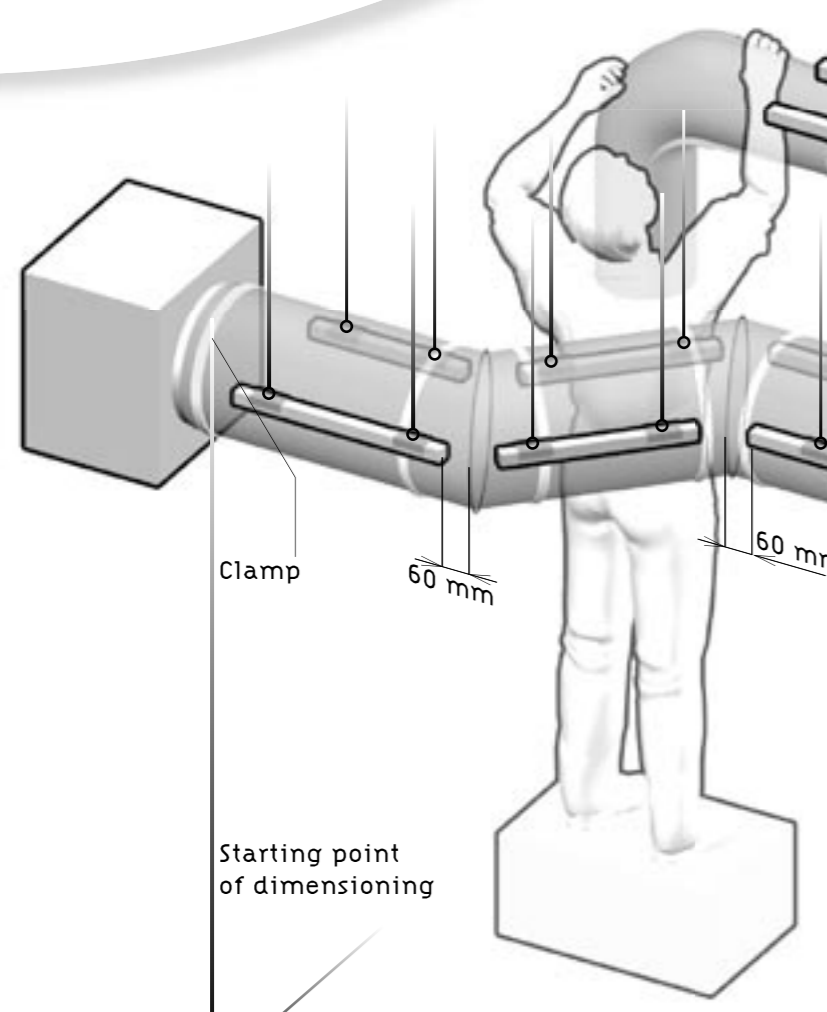

Double Suspension

2 std SafeTrack-bulb

SafeTrack General rules

Please find Information on delivery and installation in the box labelled INFO.

Room reference

Suspension type

Alu-rails labelled with a saw symbol do not require further trimming.

0980016-GB

* 20 mm "externally" between end of SafeTrack and side of outlet socket
 ** 60 mm "internally" between end of SafeTrack and side of outlet socket

Please note that some relevant information may be on the reverse side

Single Suspension

1 std SafeTrack bulb

SafeCeil

Please note that some relevant information may be on the reverse side

End section
(must be fitted before the ducts can be mounted into SafeTrack)

Upon assembly, the SafeTrack is clicked into the alu-suspension.