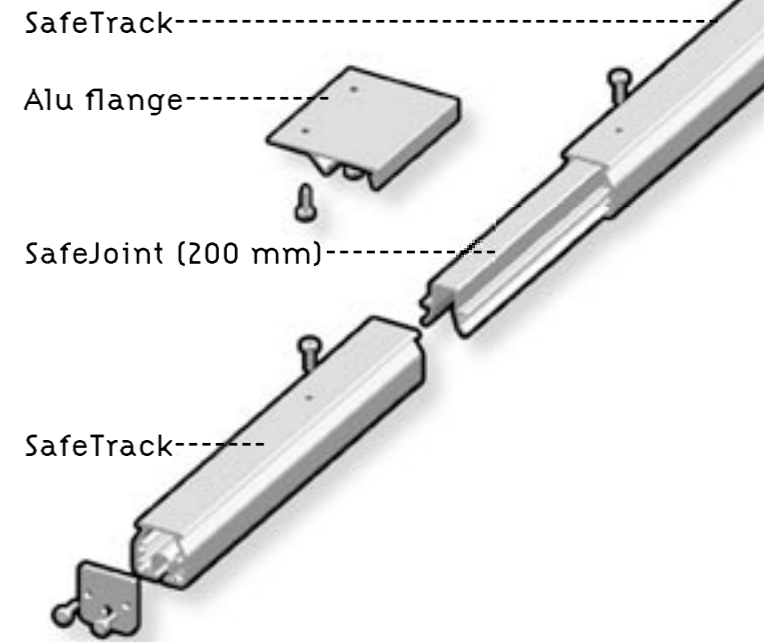

Double Suspension

2 std SafeTrack-bulb

SafeTrack General rules

Please find Information on delivery and installation in the box labelled INFO.

Room reference

Suspension type

Alu-rails labelled with a saw symbol do not require further trimming.

0980016-GB

* 20 mm "externally" between end of SafeTrack and side of outlet socket
 ** 60 mm "internally" between end of SafeTrack and side of outlet socket

Please note that some relevant information may be on the reverse side

Single Suspension

1 std SafeTrack bulb

SafeCeil

Please note that some relevant information may be on the reverse side

End section
(must be fitted before the ducts can be mounted into SafeTrack)

Upon assembly, the SafeTrack is clicked into the alu-suspension.