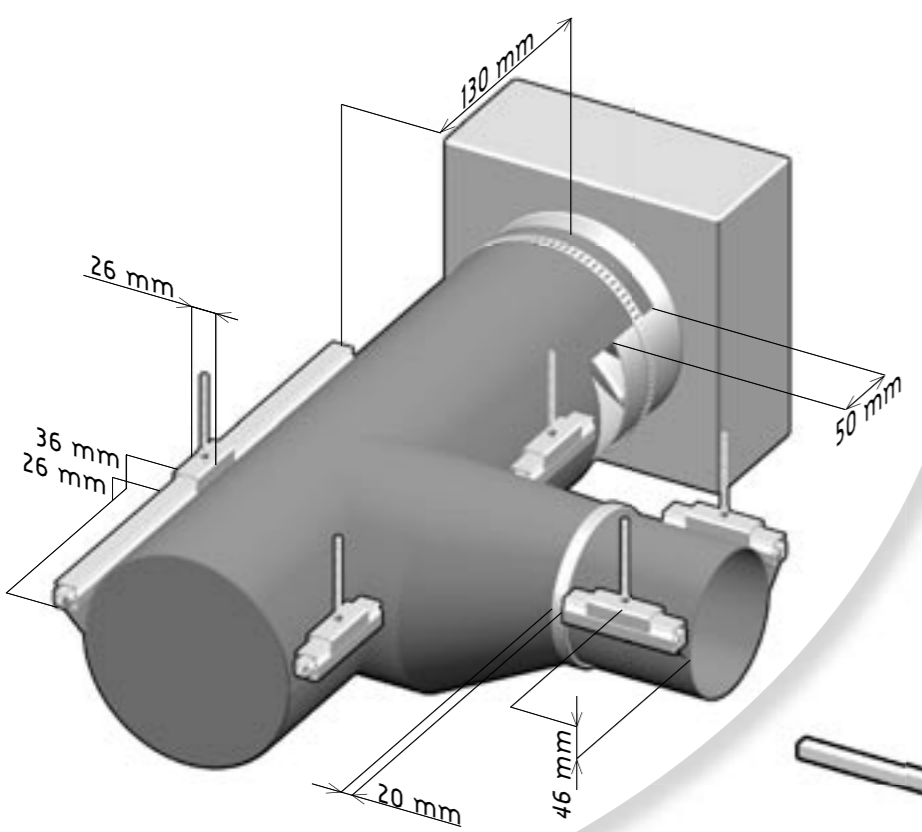

Double Suspension

2 std SafeTrack-bulb

SafeTrack General rules

Please find Information on delivery and installation in the box labelled INFO.

Room reference

Suspension type

Alu-rails labelled with a saw symbol do not require further trimming.

0980016-GB

* 20 mm "externally" between end of SafeTrack and side of outlet socket
 ** 60 mm "internally" between end of SafeTrack and side of outlet socket

Please note that some relevant information may be on the reverse side

Single Suspension

1 std SafeTrack bulb

SafeCeil

Please note that some relevant information may be on the reverse side

End section
(must be fitted before the ducts can be mounted into SafeTrack)

Upon assembly, the SafeTrack is clicked into the alu-suspension.