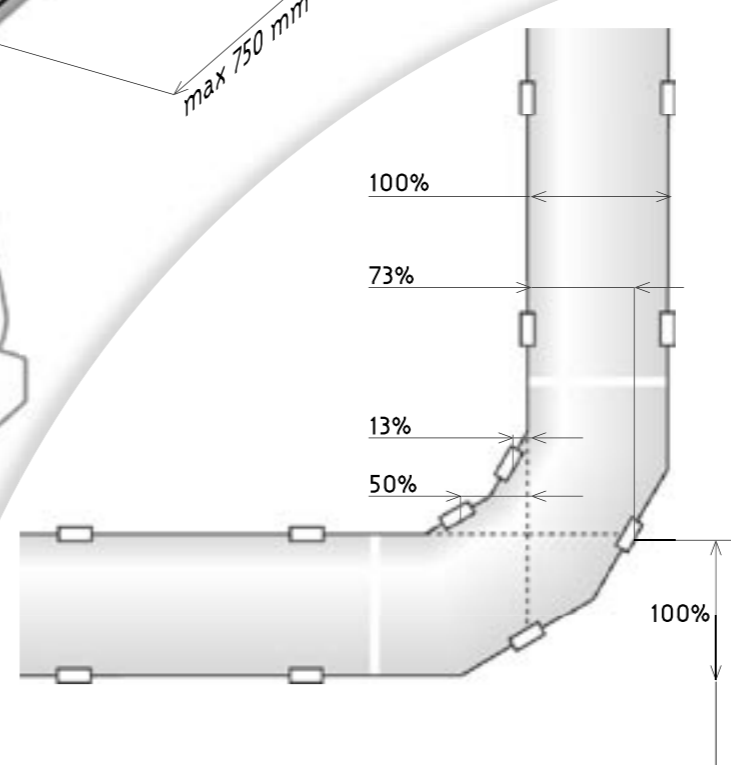

Double Suspension

2 std SafeTrack-bulb

SafeTrack General rules

Please find Information on delivery and installation in the box labelled INFO.

Room reference

Suspension type

Alu-rails labelled with a saw symbol do not require further trimming.

0980016-GB

* 20 mm "externally" between end of SafeTrack and side of outlet socket
 ** 60 mm "internally" between end of SafeTrack and side of outlet socket

Please note that some relevant information may be on the reverse side

Single Suspension

1 std SafeTrack bulb

SafeCeil

Please note that some relevant information may be on the reverse side

End section
(must be fitted before the ducts can be mounted into SafeTrack)

Upon assembly, the SafeTrack is clicked into the alu-suspension.