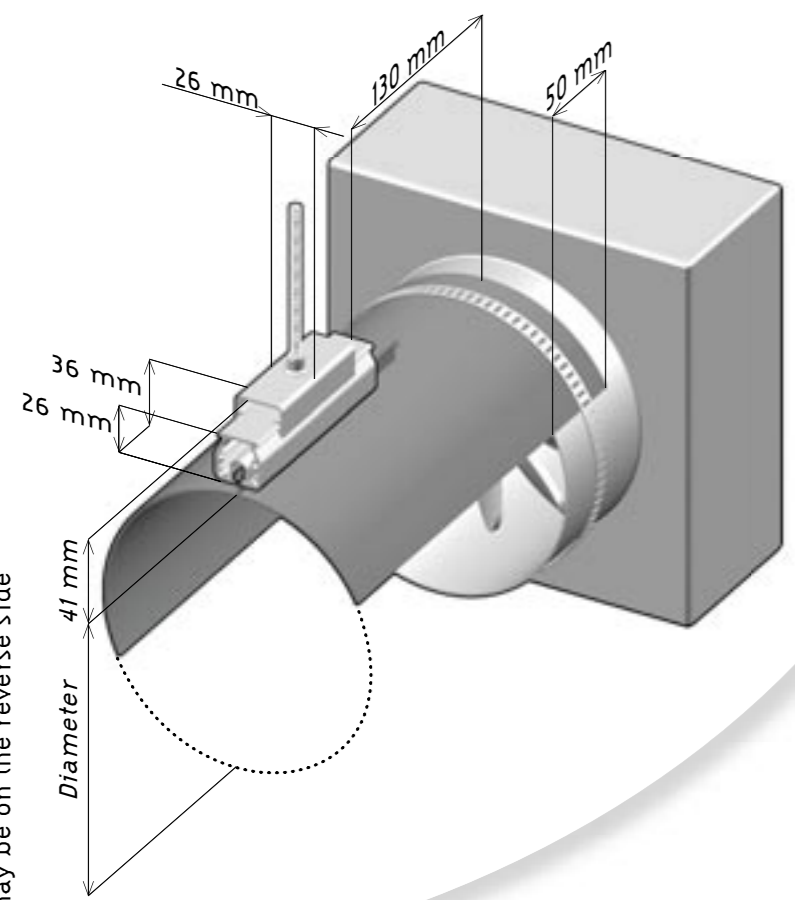

Double Suspension

2 std SafeTrack-bulb

SafeTrack General rules

Please find Information on delivery and installation in the box labelled INFO.

Room reference

Suspension type

Alu-rails labelled with a saw symbol do not require further trimming.

0980016-GB

* 20 mm "externally" between end of SafeTrack and side of outlet socket
 ** 60 mm "internally" between end of SafeTrack and side of outlet socket

Please note that some relevant information may be on the reverse side

Single Suspension

1 std SafeTrack bulb

SafeCeil

Please note that some relevant information may be on the reverse side

End section
(must be fitted before the ducts can be mounted into SafeTrack)

Upon assembly, the SafeTrack is clicked into the alu-suspension.